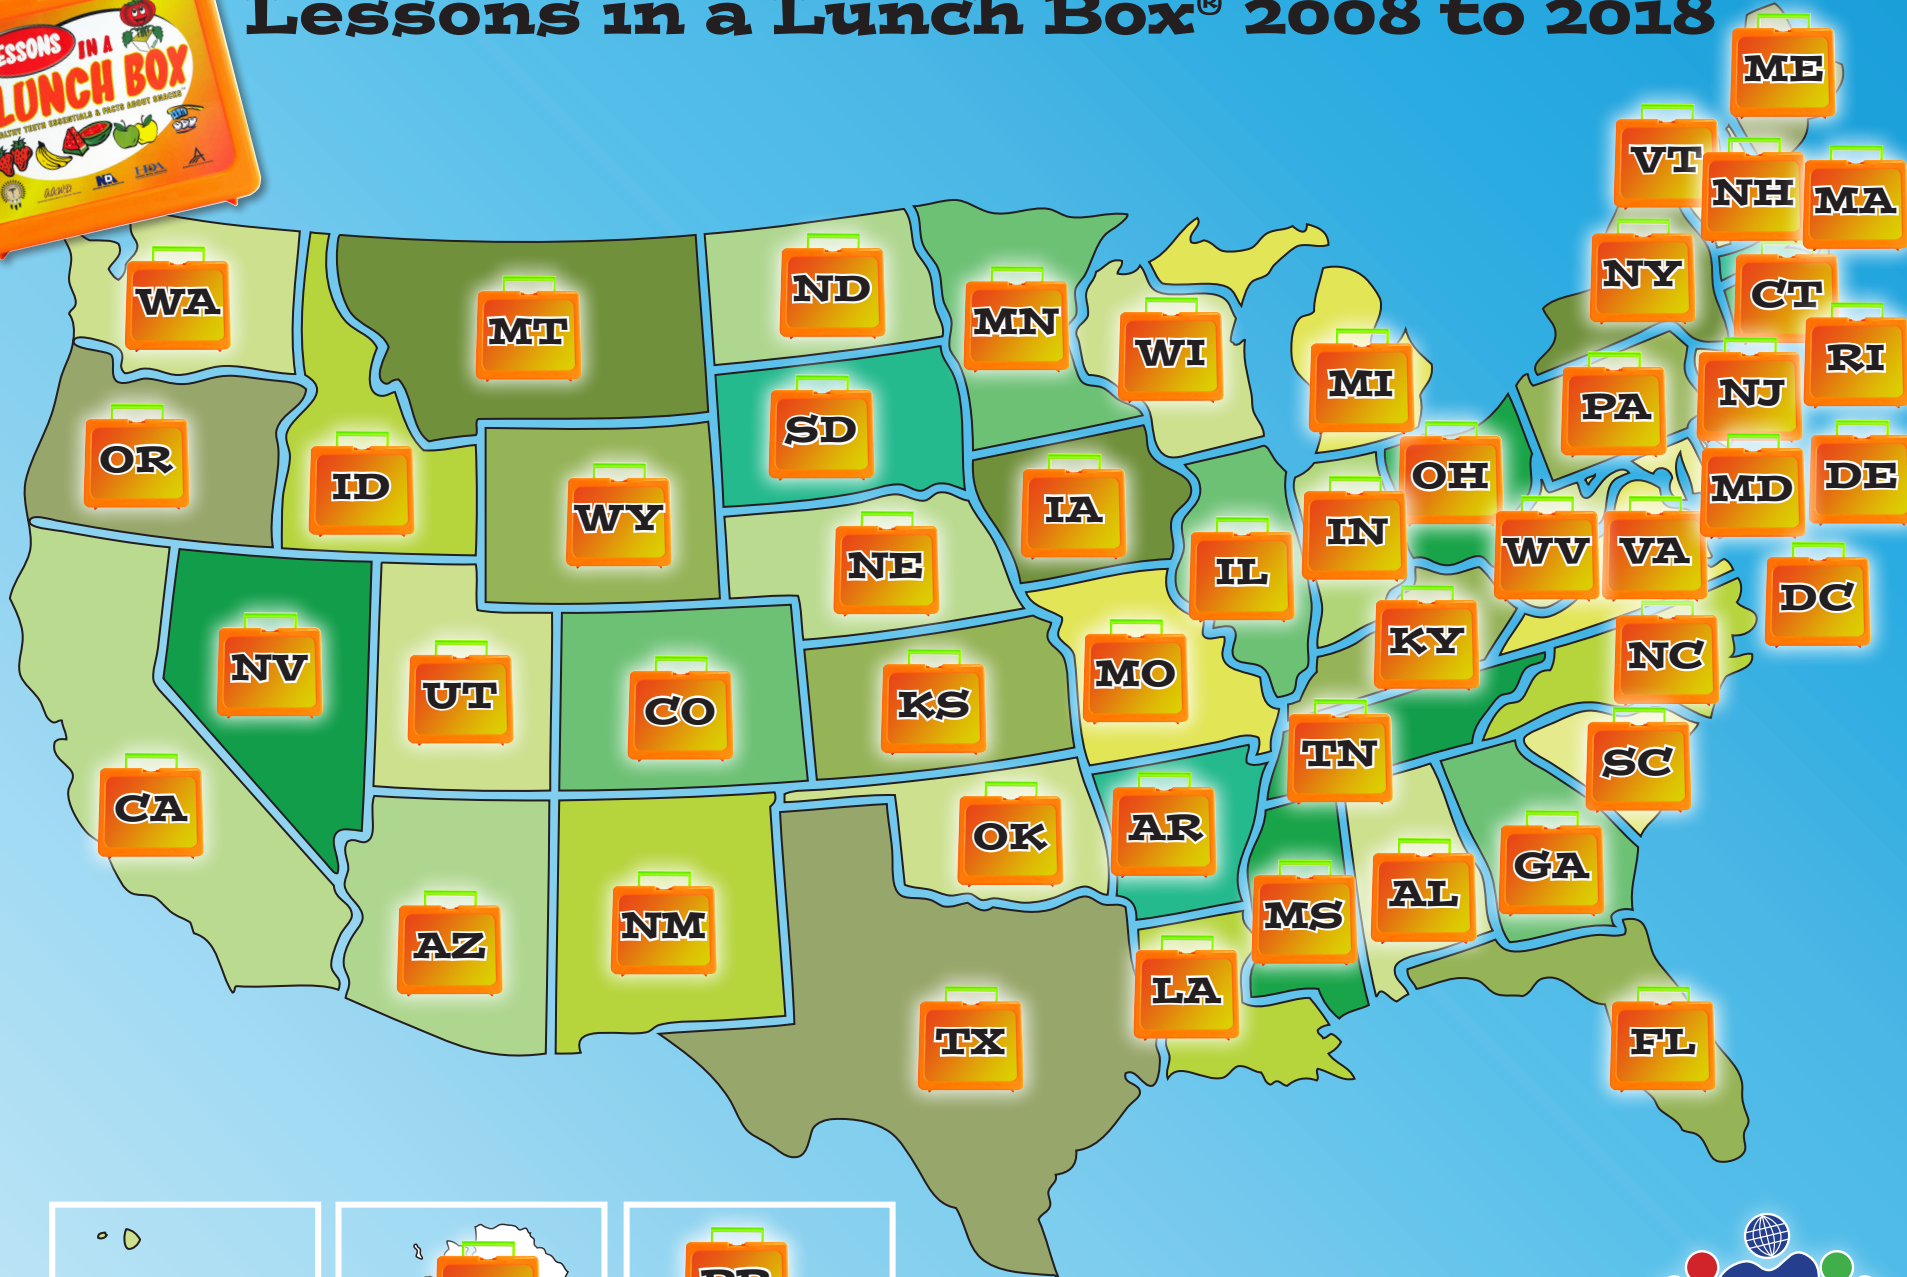

# Lessons in a Lunch Box® 2008 to 2018

- ✓ 55,000 lunch boxes
- ✓ 53 dental schools
- ✓ 50 states, District of Columbia, and Puerto Rico