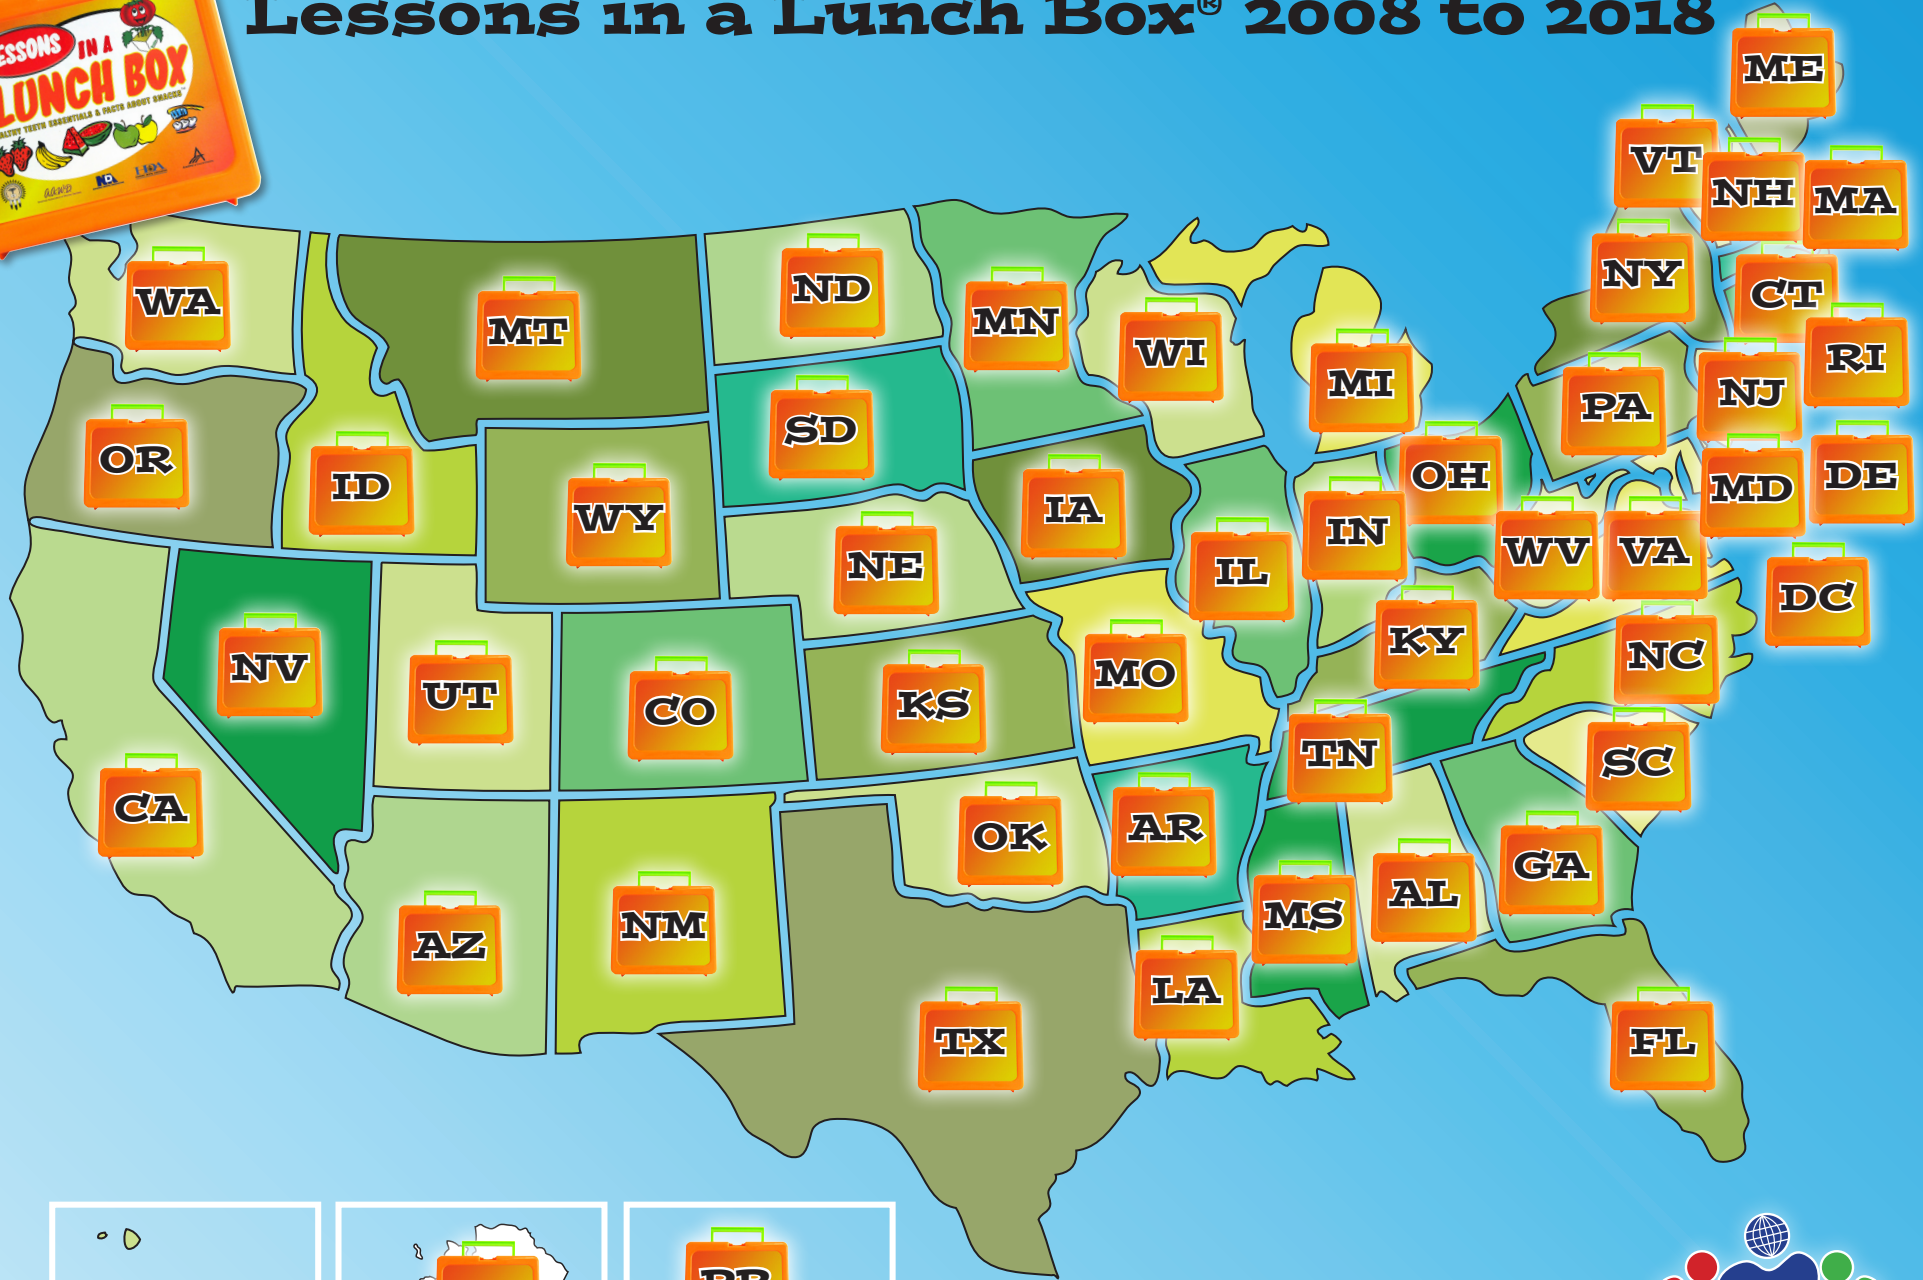

Lessons in a Lunch Box® 2008 to 2018

- ✓ 55,000 lunch boxes
- ✓ 52 dental schools
- ✓ 50 states, District of Columbia, and Puerto Rico